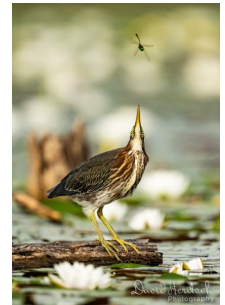

W5646 Lindsten Rd
Shiocton, WI 54170

Senior Safari

Thursday April 2, 2026

11:00 a.m. to 1:00 p.m.

Author/Photographer—David Heritsch

A Slideshow Illustrating the Biodiversity of Beaver Ponds

Photography by David Heritsch

For over a decade he has spent countless hours in his kayak photographing the feathered inhabitants of beaver ponds, as well as their hosts, the industrious beaver. Many beaver ponds are nesting sites for a variety of bird species. One special pond near his home is host to more nesting species of birds than he has ever encountered anywhere in the forty-nine states he has traveled through.